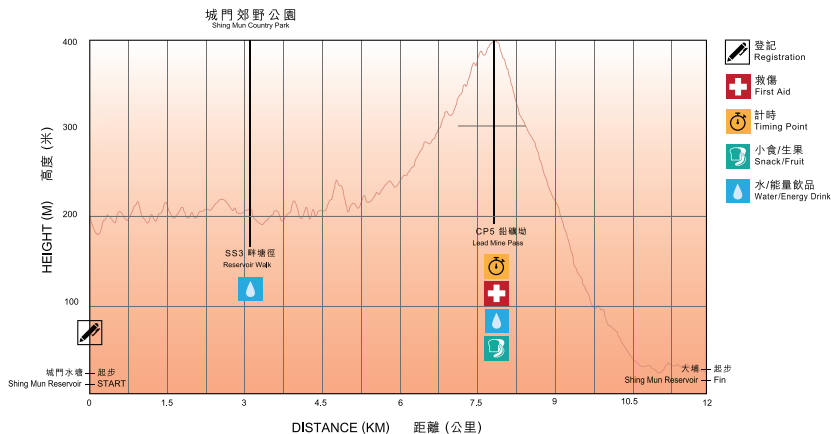

## 12公里起點

城門水塘主場：於荃灣地鐵B出口，往兆和街乘82號綠色專線小巴往城門水塘，由城門水塘小巴站步行至起步點需時約15分鐘。

## 12KM Start Point

Shing Mun Reservoir Main Dam: From Tsuen Wan MTR Station Exit B, participants can go to Shiu Wo Street and take no. 82 minibus. From Shing Mun Reservoir stop, walk for 15 minutes to the Start Point.

## 苗圃挑戰12小時 —— 高度剖面圖 (12公里)

## Sowers Action Challenging 12 Hours —— Elevation Profile (12KM)